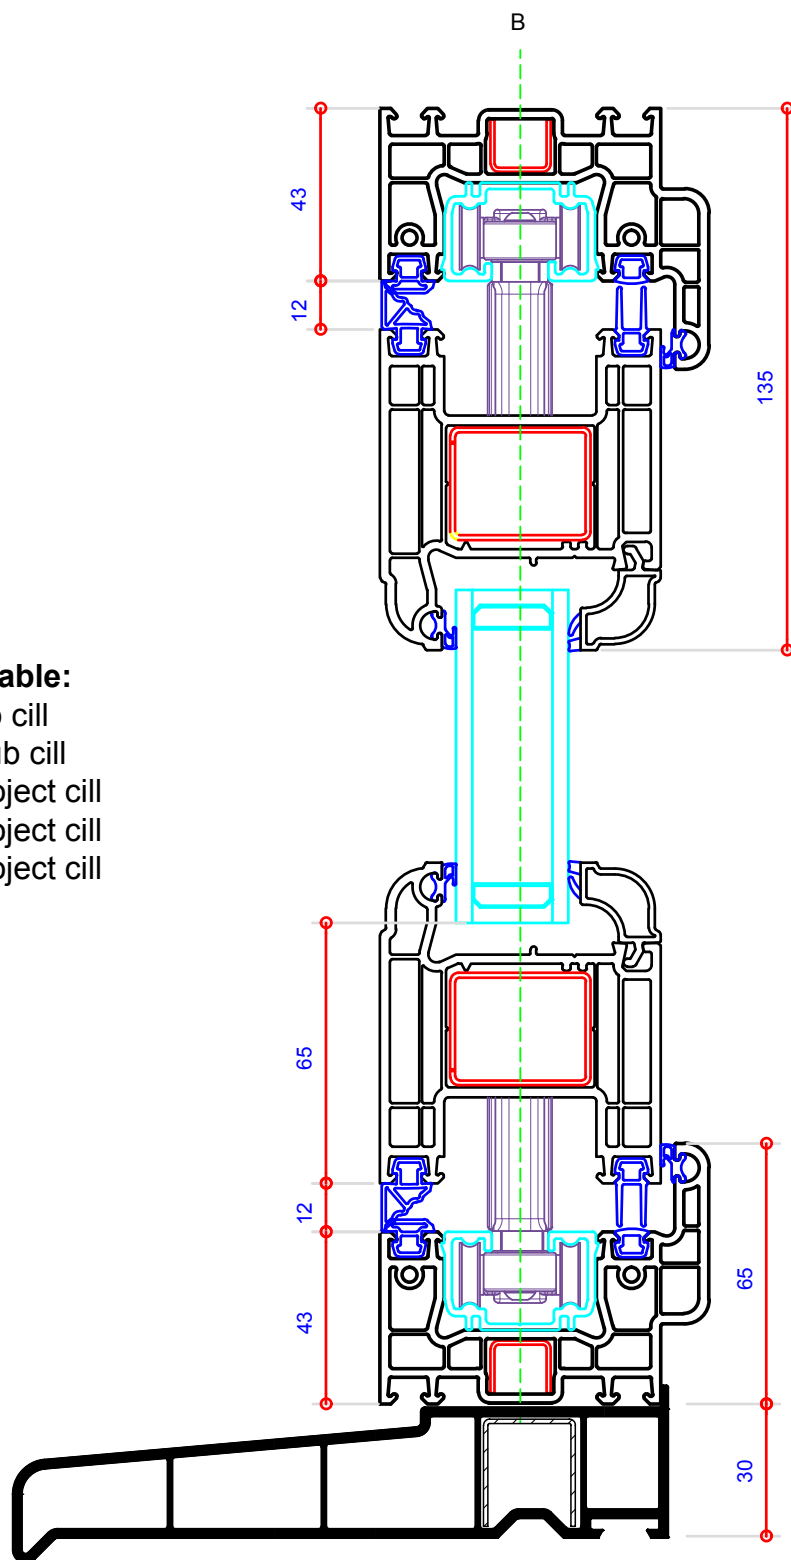

65mm Outer frame 80mm  
Feature Sash

105174

105175

**Cills Available:**

- 85mm stub cill
- 110mm stub cill
- 150mm project cill
- 180mm project cill
- 225mm project cill

65mm Outer frame	105174
80mm Feature Sash	105175
150 Project Cill	