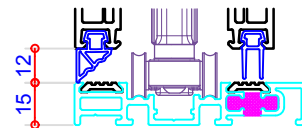

Room Divider Threshold 104390
80mm Feature Sash 105175