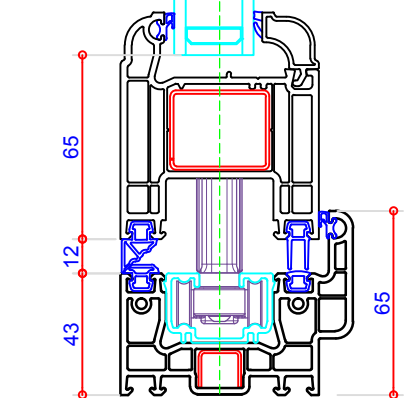

Room divider threshold - Option F

NB: For internal use only.

Room Divider Threshold  
80mm Feature Sash

104390  
105175

## Profile Combinations.

Dimensions apply chamfered sash also.

65mm Outer frame 105174  
80mm Feature Sash 105175