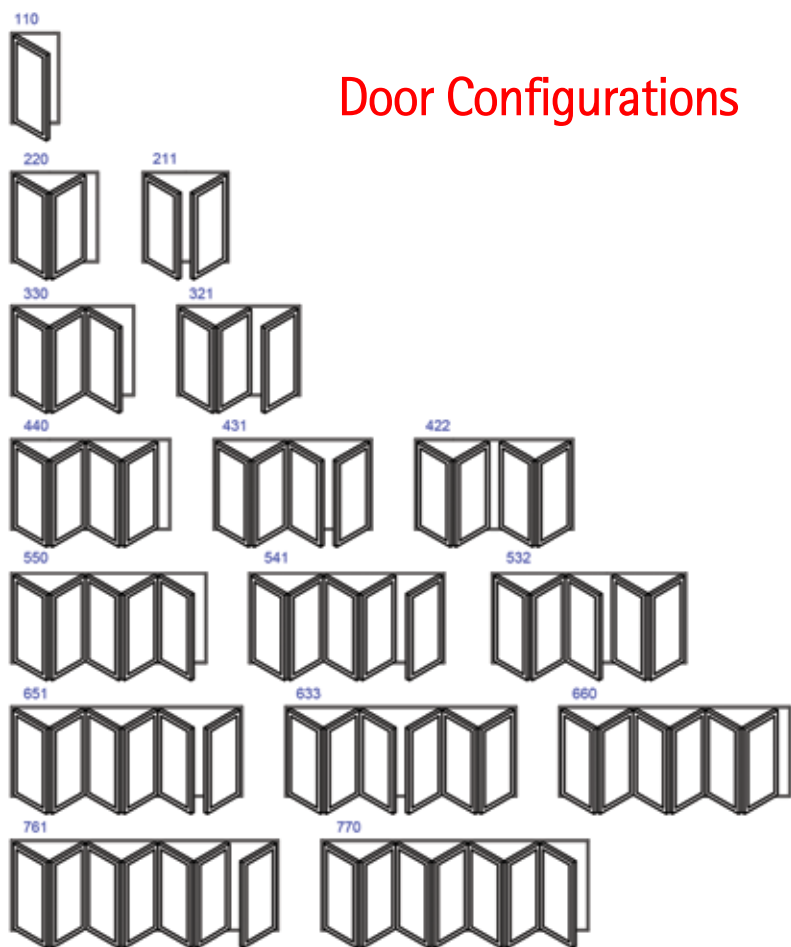

Door Configurations

Maximum door width is 6000mm
Maximum door height is 2400mm
Maximum sash width is 1000mm
Most common configurations are 3-3-0, 3-2-1 and 4-3-1

The number sequence is expressed as viewed from the outside, with number of sashes in total - number of folding sashes to the left - number of folding sashes to the right.

Imagine Bi-Fold Door Indicative Thermal Performance

The results quoted here are indicative ratings produced in-house by the VEKA Technical department.

Example One

28mm, 4-20-4 double glazed

1 leaf low iron glass

1 leaf soft coat

Warm edge spacer

Argon fill

Whole door U-Value = 1.35W/m²k

Indicative DSER Rating = A 2

Example Two

44mm, 4-16-4-16-4 triple glazed

2 leaves float glass

1 leaf soft coat

Warm edge spacer

Argon fill

Whole door U-Value = 1.13W/m²k

Indicative DSER Rating = A 4

Example Three

44mm, 4-16-4-16-4 triple glazed

1 leaf float glass

2 leaves soft coat

Warm edge spacer

Argon fill

Whole door U-Value = 0.94W/m²k

Indicative DSER Rating = A +13