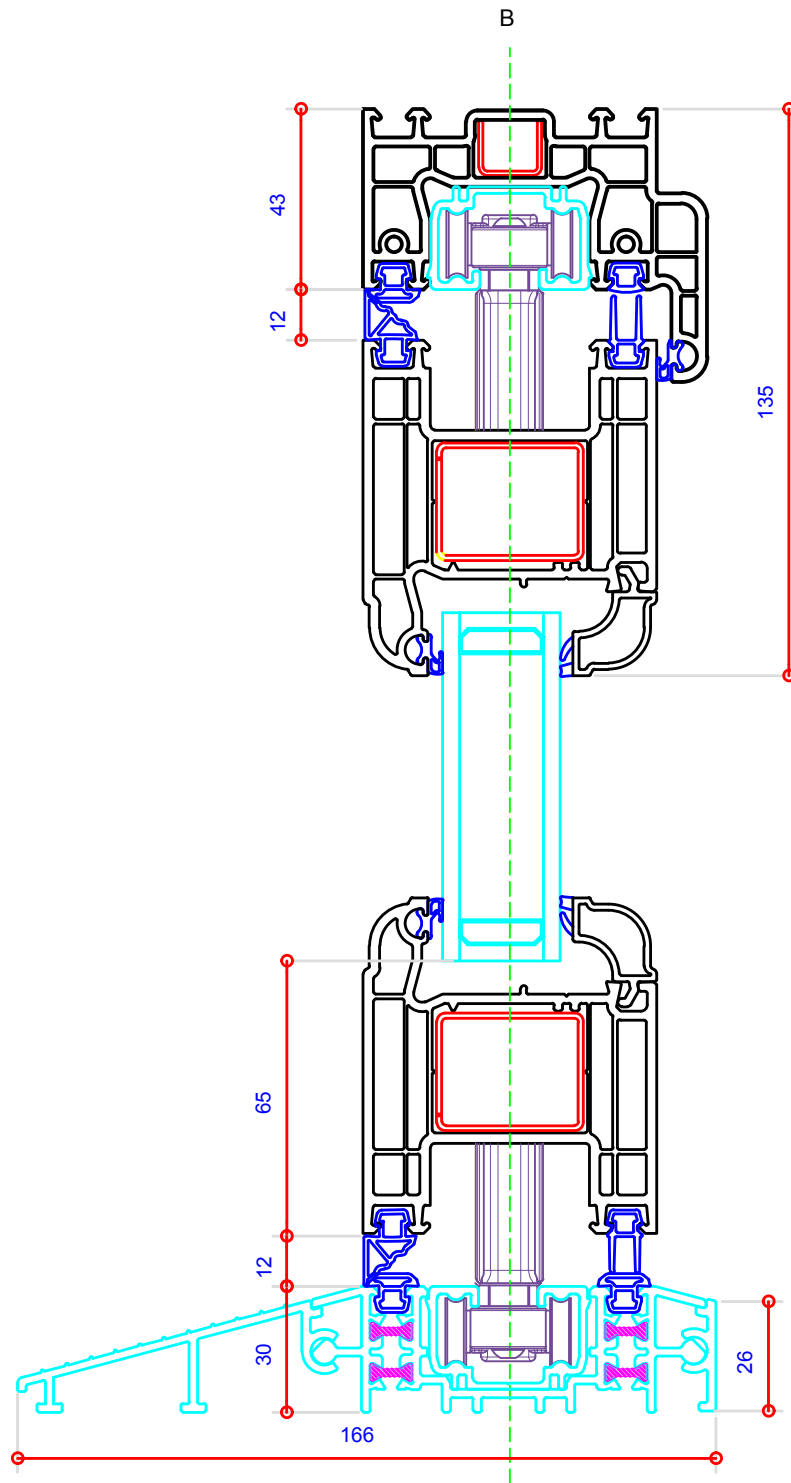

Low threshold with 1 ramp - Option D

Low Threshold	104392
(1x) Threshold Ramp	104391
(1x) Threshold Blank	104394
80mm Feature Sash	105175