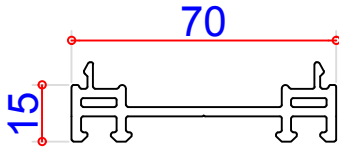

COMPONENTS

15mm Frame Extension 114028