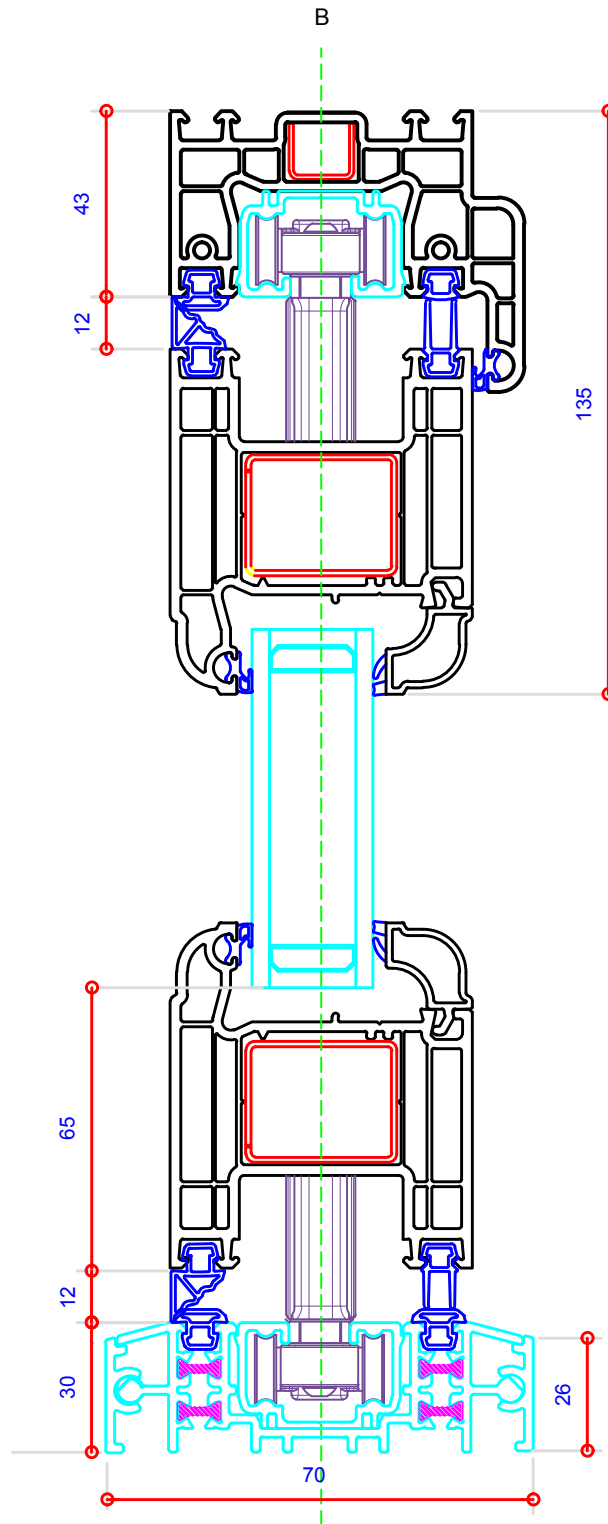

Low threshold with NO ramps - Option E

Low Threshold	104392
(2x) Threshold Blank	104394
80mm Feature Sash	105175