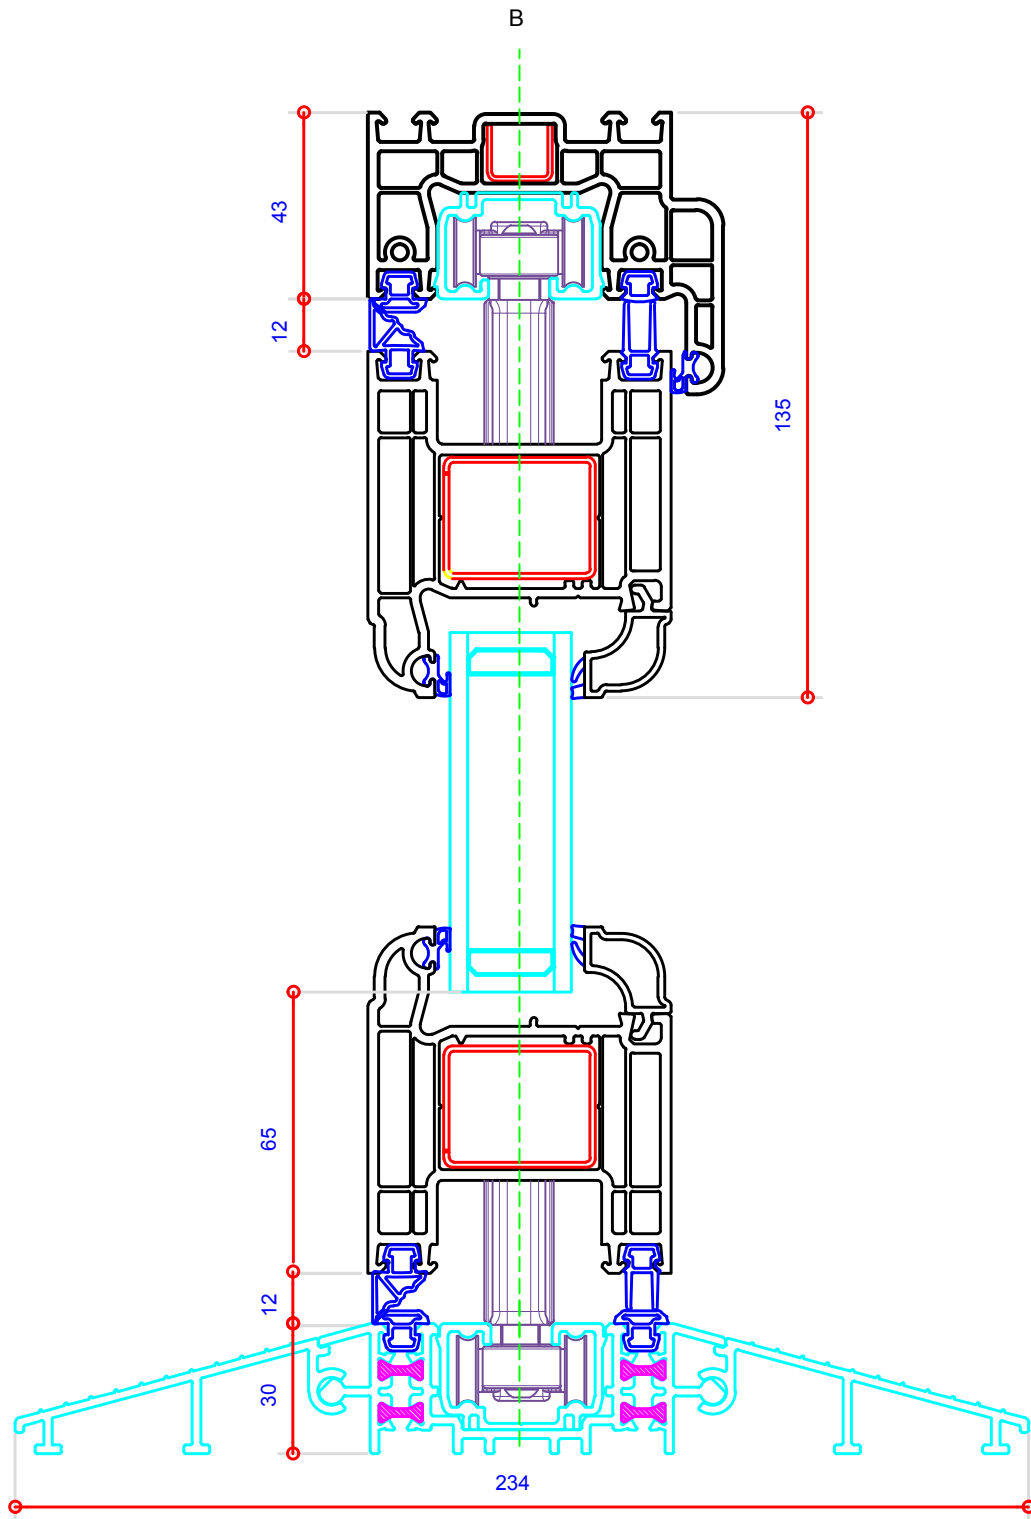

65mm Outer frame 80mm  
Feature Sash

105174

105175

**Cills Available:**

- 85mm stub cill
- 110mm stub cill
- 150mm project cill
- 180mm project cill
- 225mm project cill

65mm Outer frame	105174
80mm Feature Sash	105175
150 Project Cill	