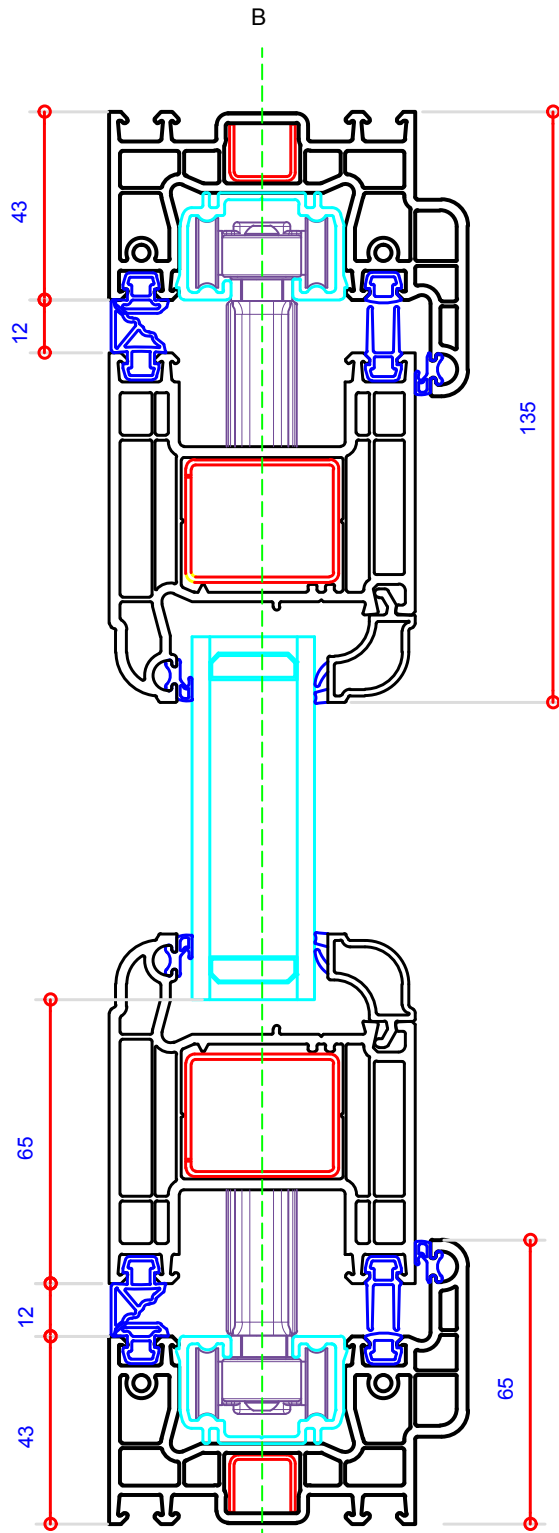

65mm Outer frame 80mm
Feature Sash

105174

105175