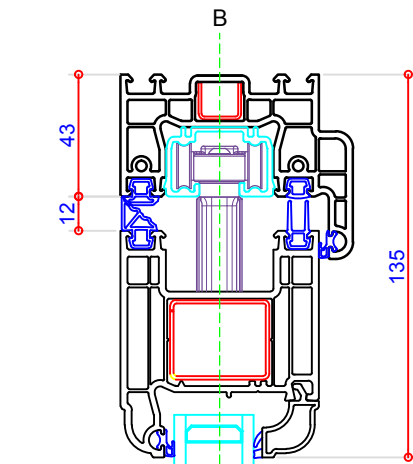

Room divider threshold - Option F

NB: For internal use only.

Room Divider Threshold  
80mm Feature Sash

104390  
105175

## Profile Combinations.

Dimensions apply chamfered sash also.

65mm Outer frame 105174  
80mm Feature Sash 105175