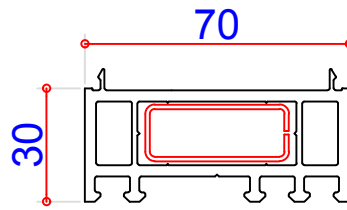

 NB: For internal use only.

Room Divider Threshold 104390  
80mm Feature Sash 105175

COMPONENTS

15mm Frame Extension 114028

30mm Frame Extension 114014  
Steel Box 38 x 15mm 113073

45mm Frame Extension 114202  
Steel Box 38 x 30mm 113271