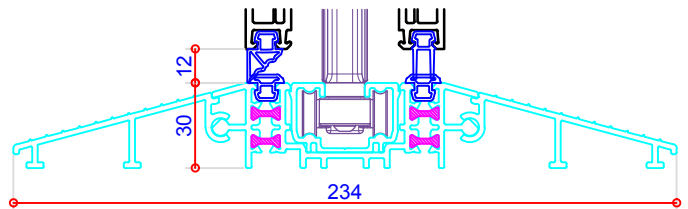

Alternative Threshold Options

Low Threshold 104392
(2x) Threshold Ramp 104391
80mm Feature Sash 105175