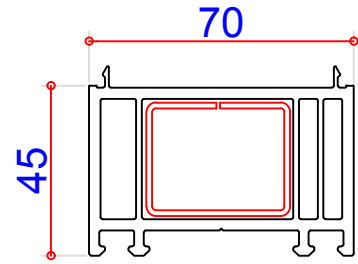

 NB: For internal use only.

Room Divider Threshold 104390  
80mm Feature Sash 105175

COMPONENTS

15mm Frame Extension 114028

30mm Frame Extension 114014  
Steel Box 38 x 15mm 113073

45mm Frame Extension 114202  
Steel Box 38 x 30mm 113271