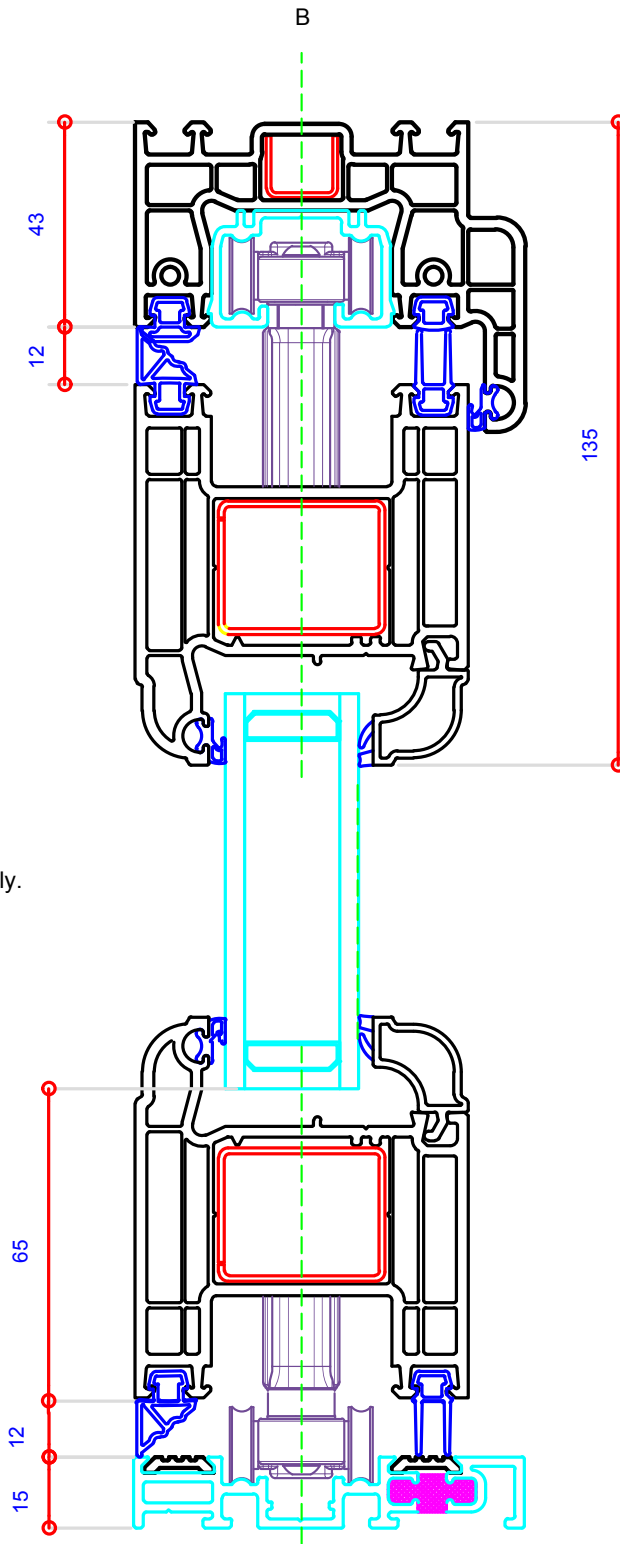

Room divider threshold - Option F

NB: For internal use only.

Room Divider Threshold
80mm Feature Sash

104390
105175