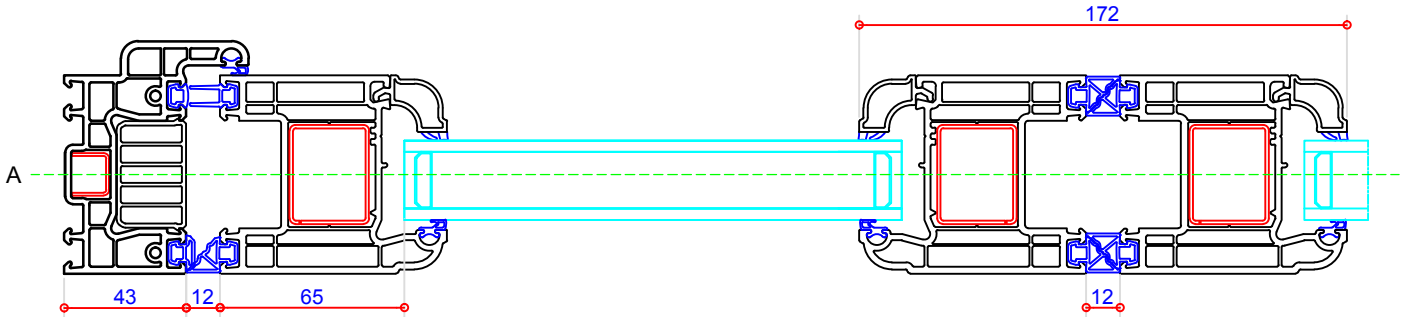

## Profile Combinations.

Dimensions apply chamfered sash also.

65mm Outer frame 105174  
80mm Feature Sash 105175