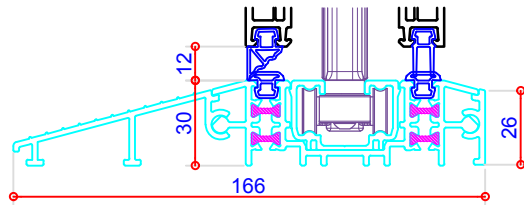

Low Threshold 104392
(1x) Threshold Ramp 104391
(1x) Threshold Blank 104394
80mm Feature Sash 105175

NB: For internal use only.

Room Divider Threshold 104390
80mm Feature Sash 105175